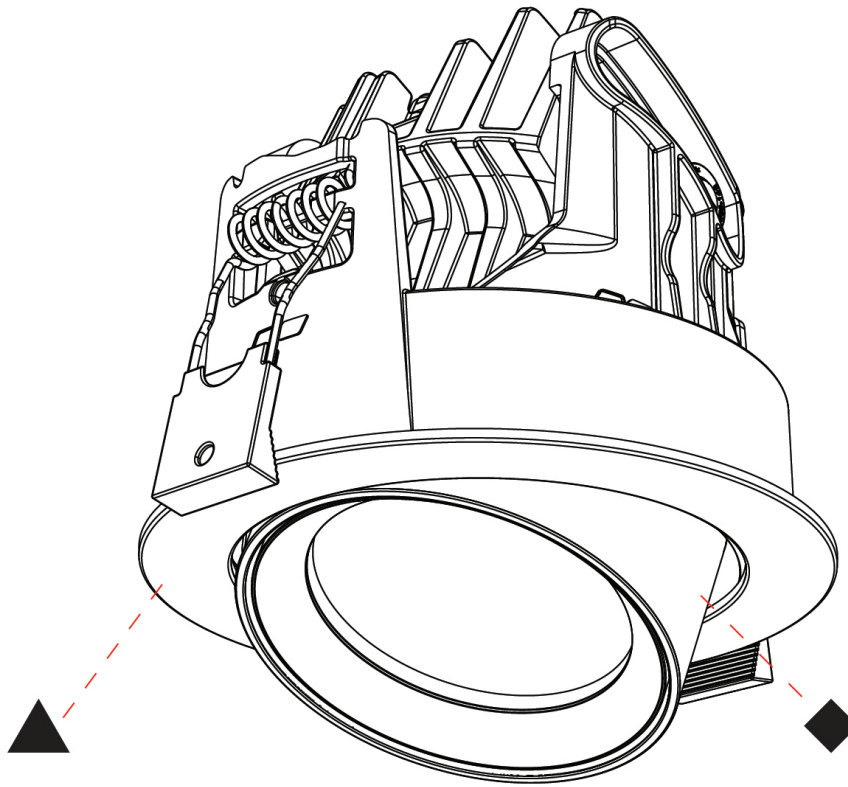

CENTRIQ ROUND ADJUSTABLE RECESSED

A35976-

PROJECT	_____
TYPE	_____
SPECIFIER	_____
QUANTITY	_____
DATE	_____

A